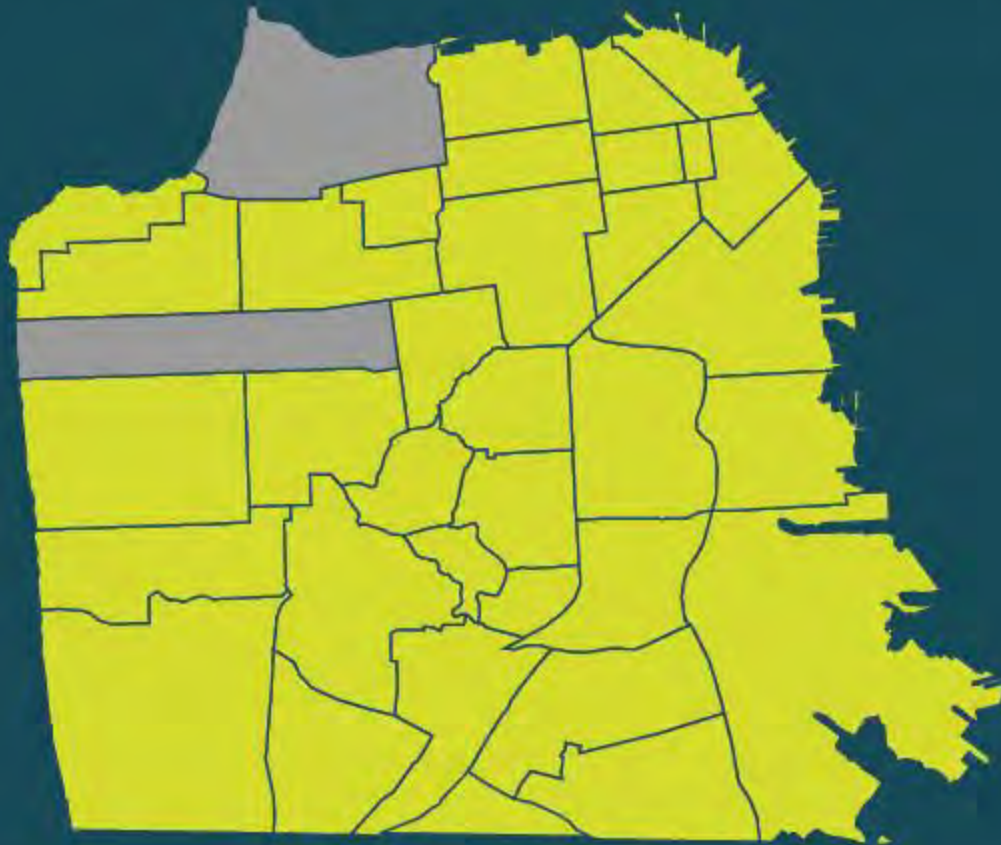

EVERY TREE COUNTS

STREET

TREE

CENSUS

San Francisco
Planning

SAN FRANCISCO
**URBAN
FOREST
PLAN**

PHASE ONE

STREET
TREES

SAN FRANCISCO'S STREET TREE CENSUS IS NOW COMPLETE!

STREET

TREE

TICKER

1 2 6 8 0 1

street trees

VACANT PLANTING SITES 39,586

DIFFERENT TREE SPECIES >600

UPDATED JANUARY 25, 2017

Vacant Planting Sites

39586
Vacant sites

Species Diversity

Total species

**Species
(<20 trees)**

Top 10 Street Trees

1 Sycamore,
London Plane, others
Platanus x hispanica