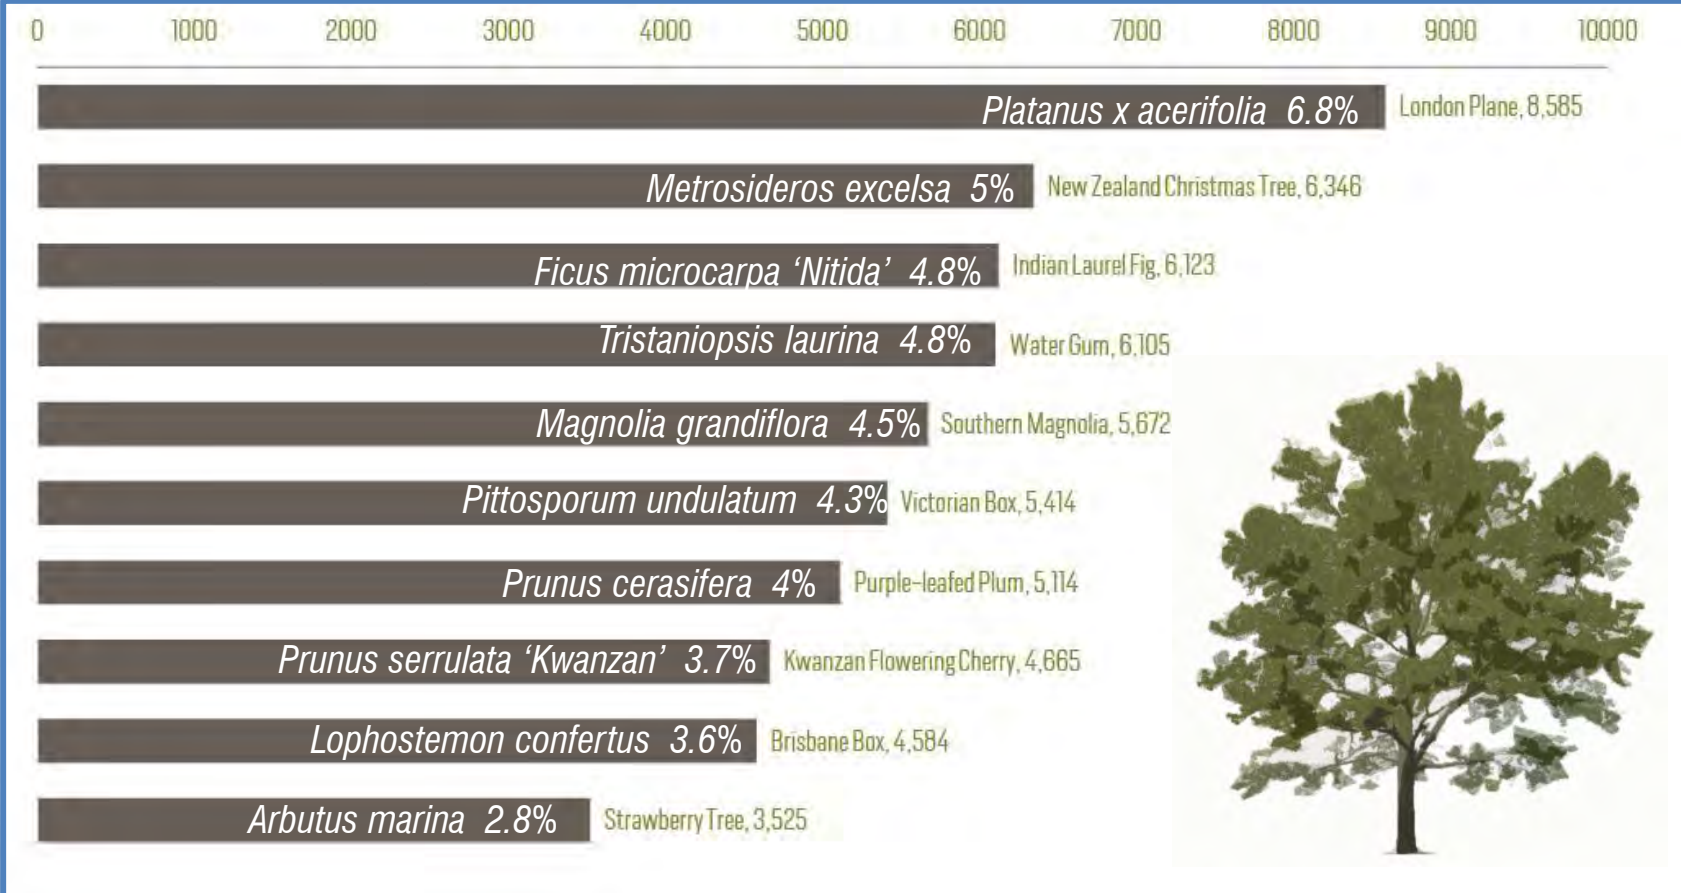

6 Victorian Box
Pittosporum undulatum

7 Cherry Plum,
Purple Leaf Plum,
others
Prunus cerasifera

8 Ornamental Cherry,
Kwanzan Flowering
Cherry, others
Prunus serrulata

9 Brisbane Box
Lophostemon confertus

10 Strawberry Tree
Arbutus 'marina'

Top 10 Street Trees

Street Tree Condition

Next Steps

- **Prop E Implementation Plan**
- **Update On-line Urban Forest Map**
- **Data Analysis**
 - Rarest trees, biggest tree (DBH), benefits (\$), stocking levels, etc.
- **Neighborhood Profiles**
- **Arbor Day Launch**
- **Announce Contest Winners**